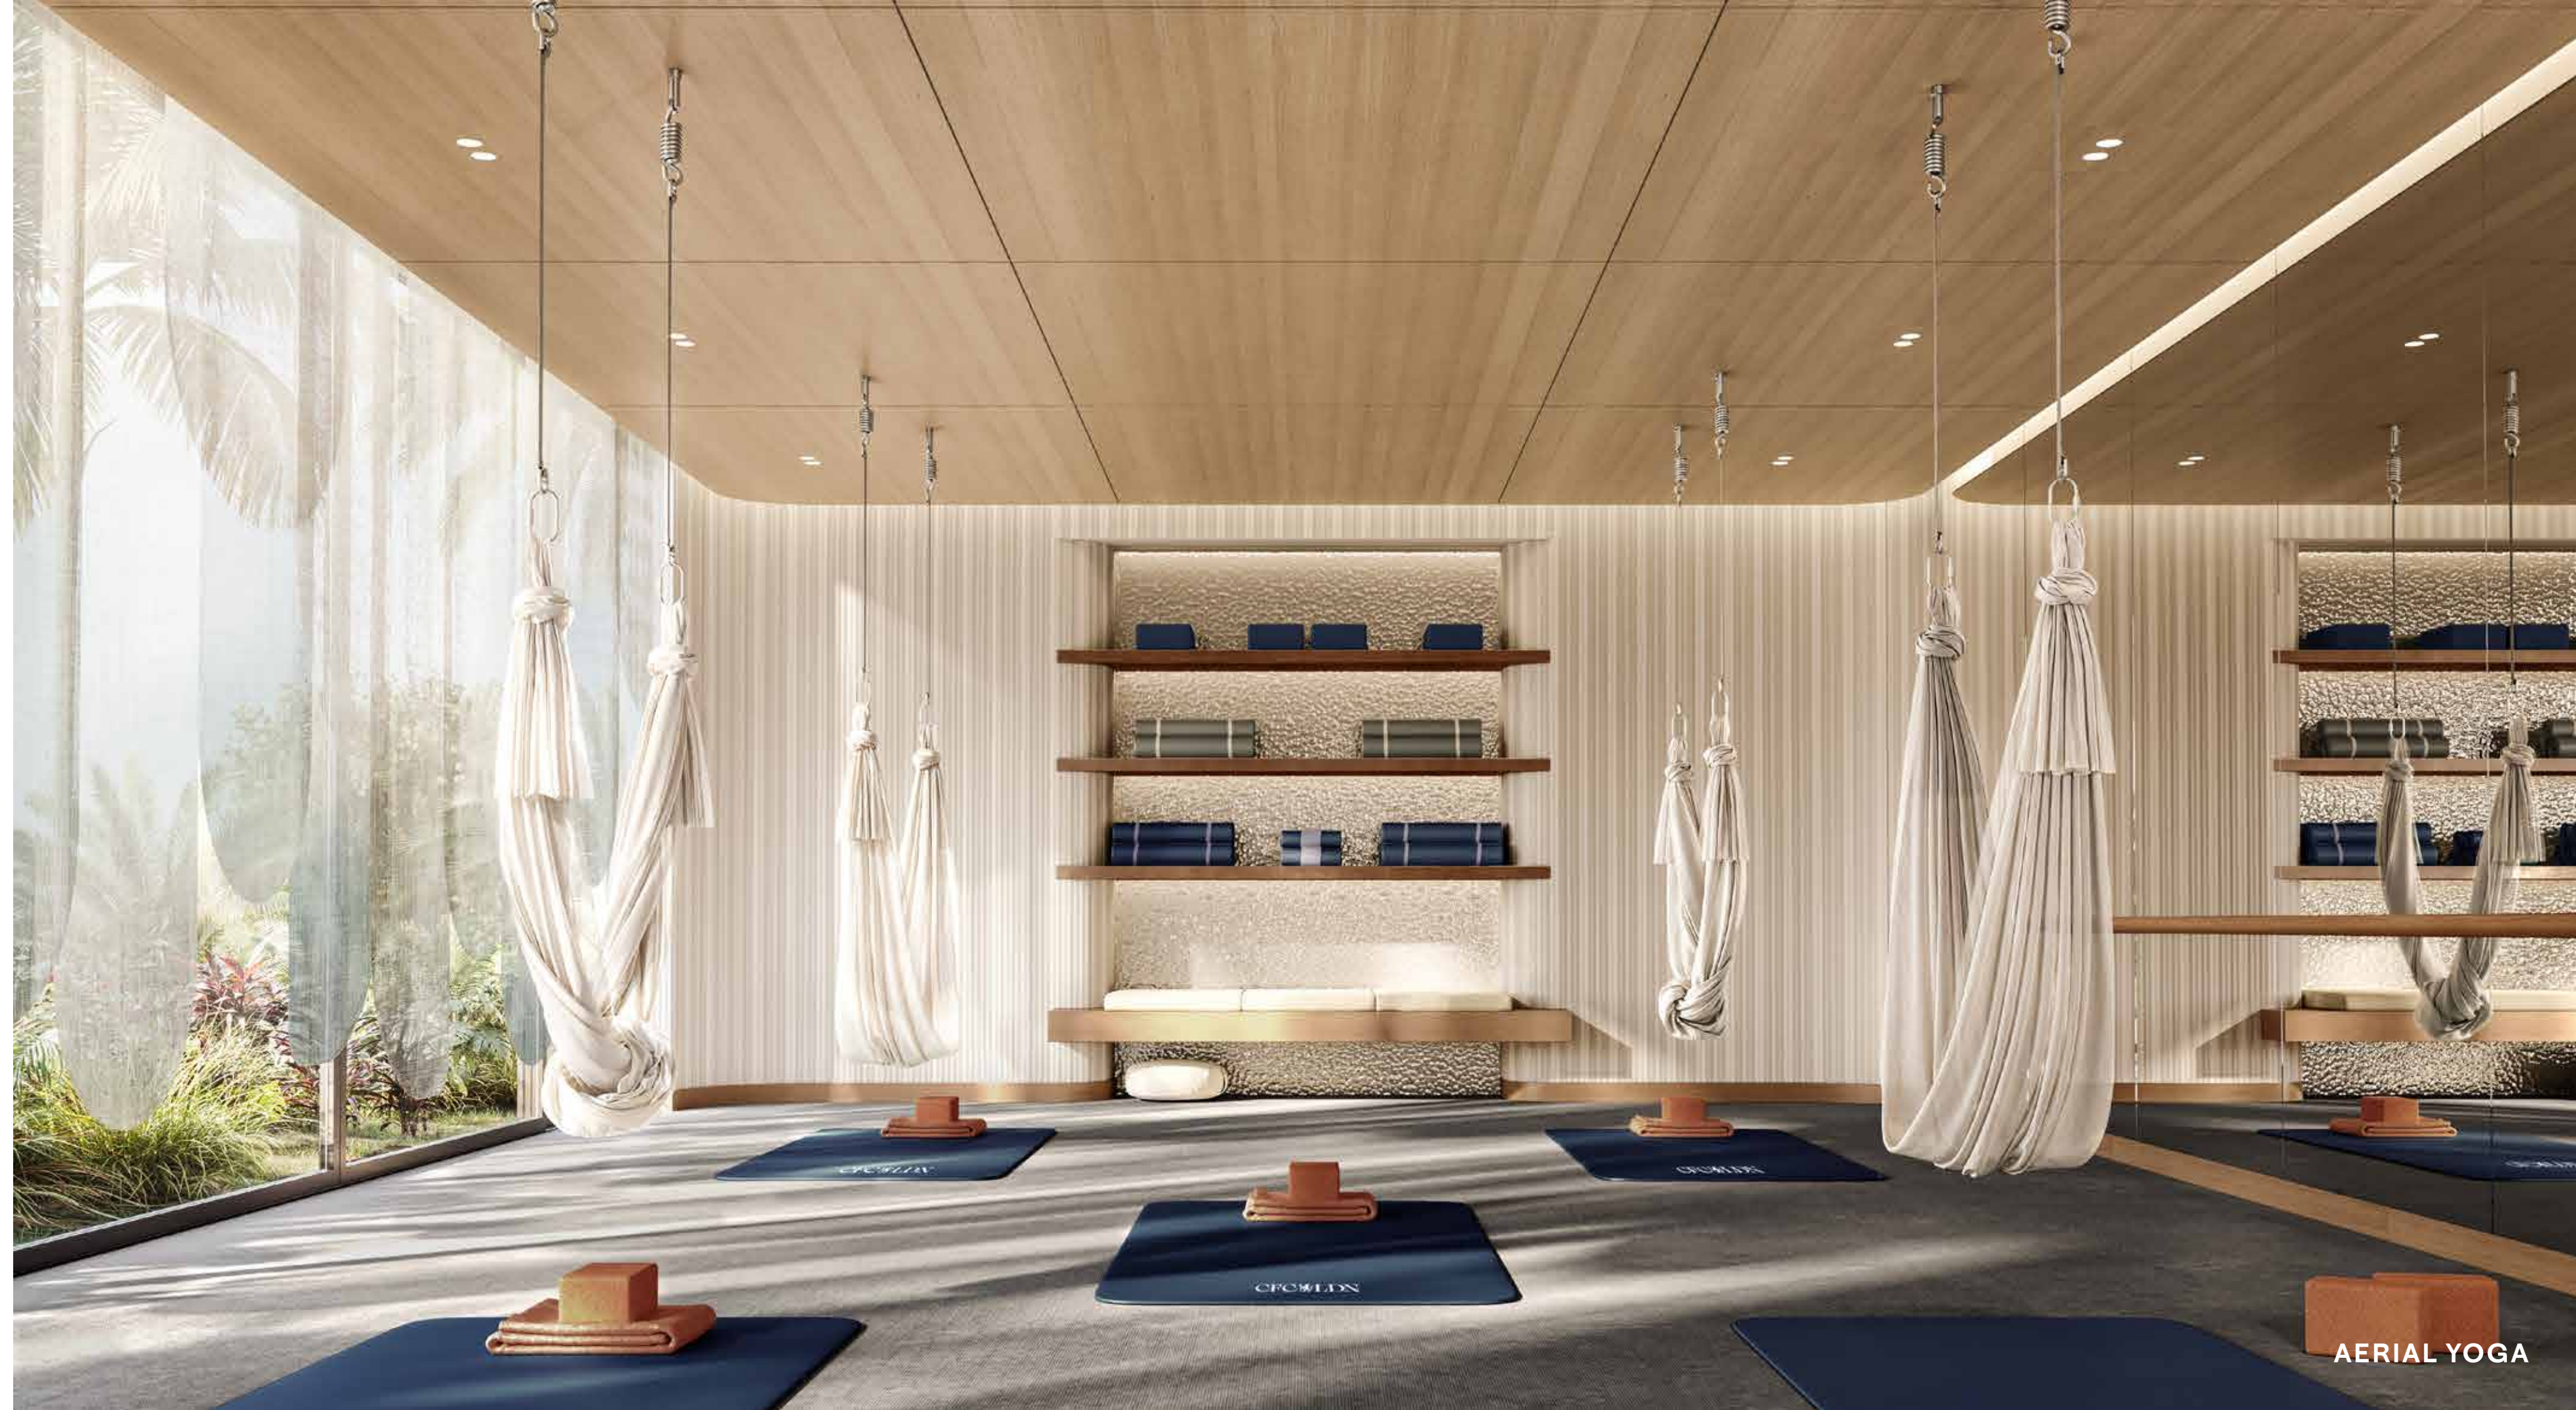

AERIAL YOGA