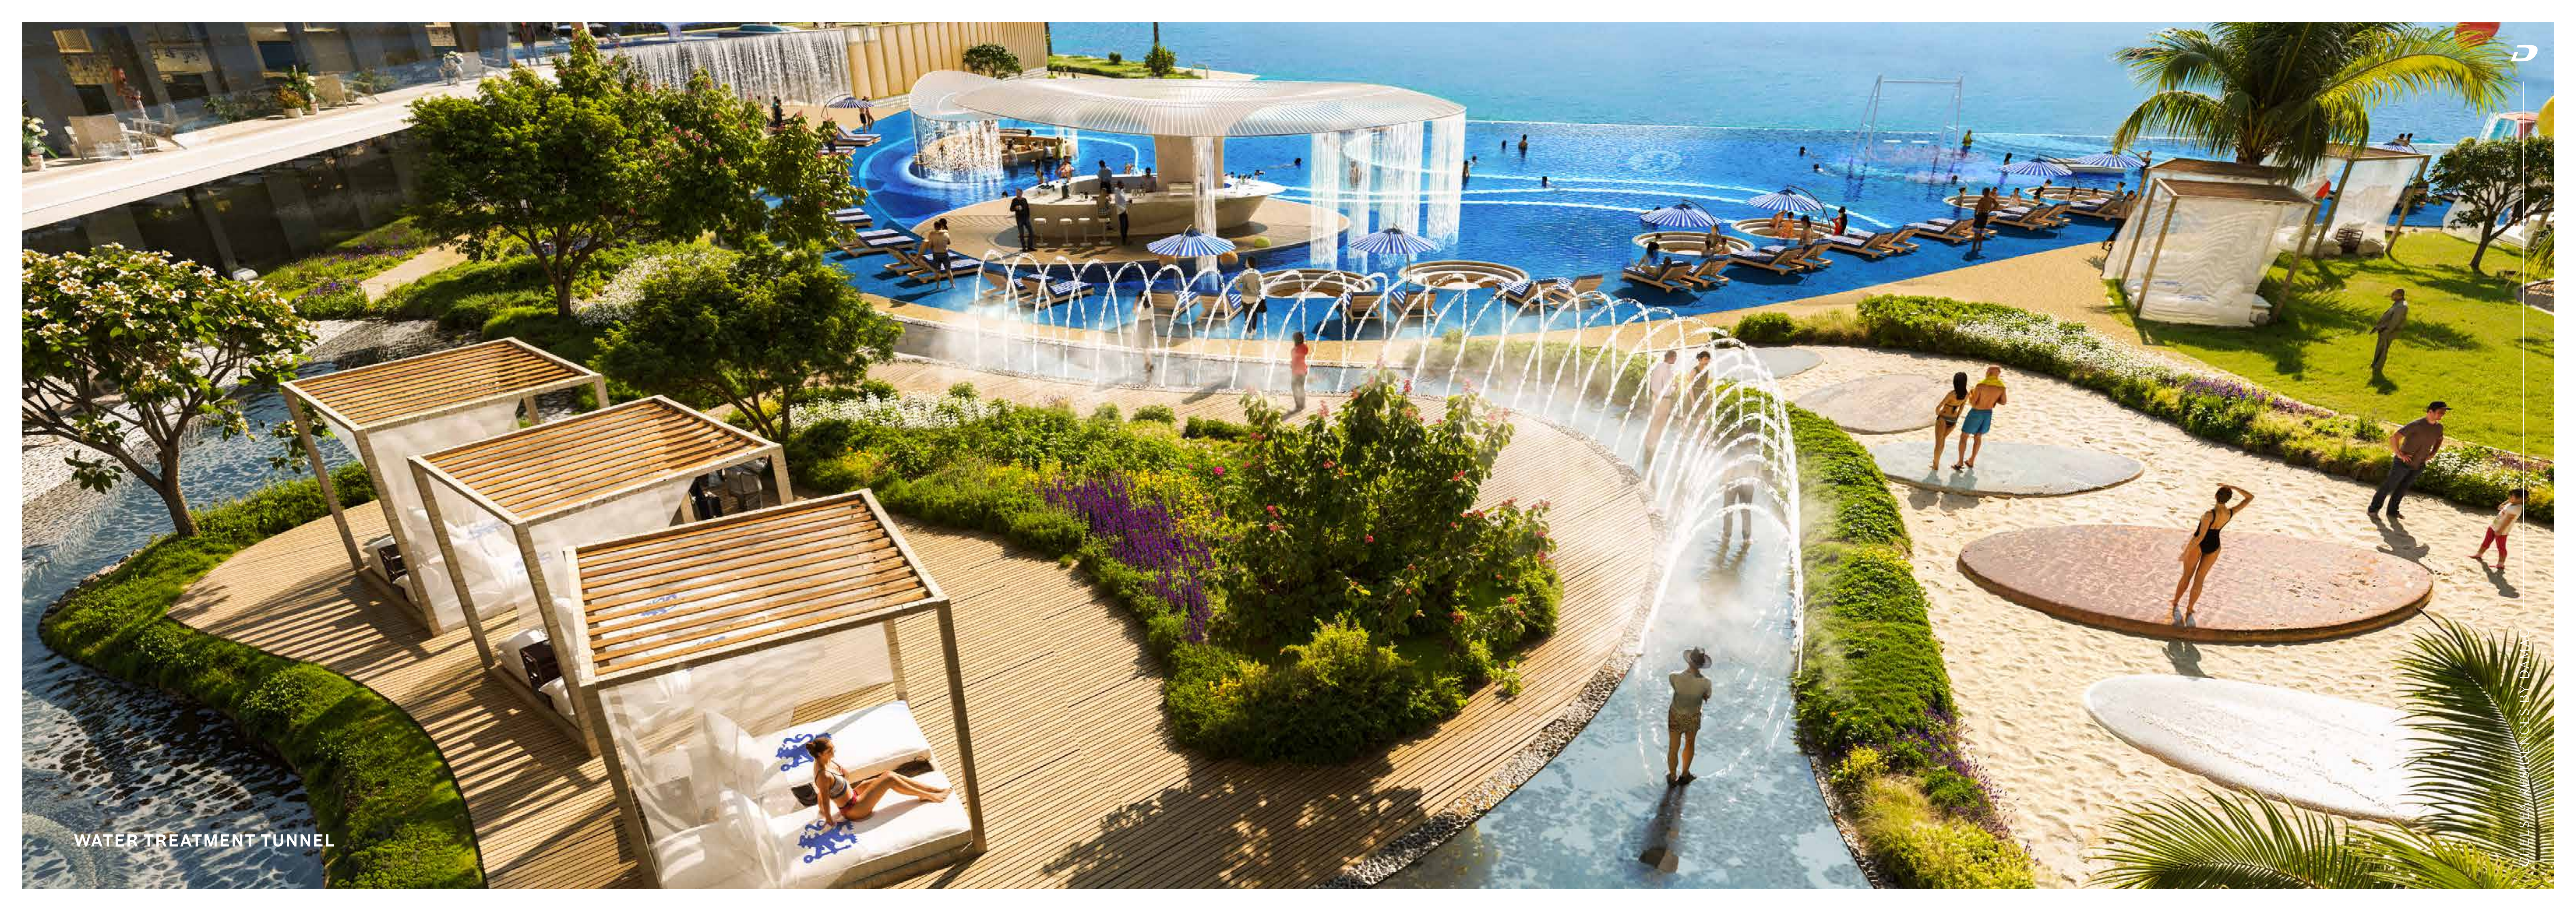

The development is deeply inspired by its waterfront environment...a sentiment that is echoed in one of its most vibrant amenities, the coral reef. Here, residents can swim in this colourful aquascape, or feel the wind in their hair as they flow on the above-water swing.

WATER TREATMENT TUNNEL

© 2018 SPA RESOURCES BY DANIEL

CHELSEA SUNSET BAR

FOREST RELAXATION PODS

TRANQUILITY FALLS

CHELSEA POWERHOUSE LOUNGE

FOR UNMATCHED

MATCHDAYS