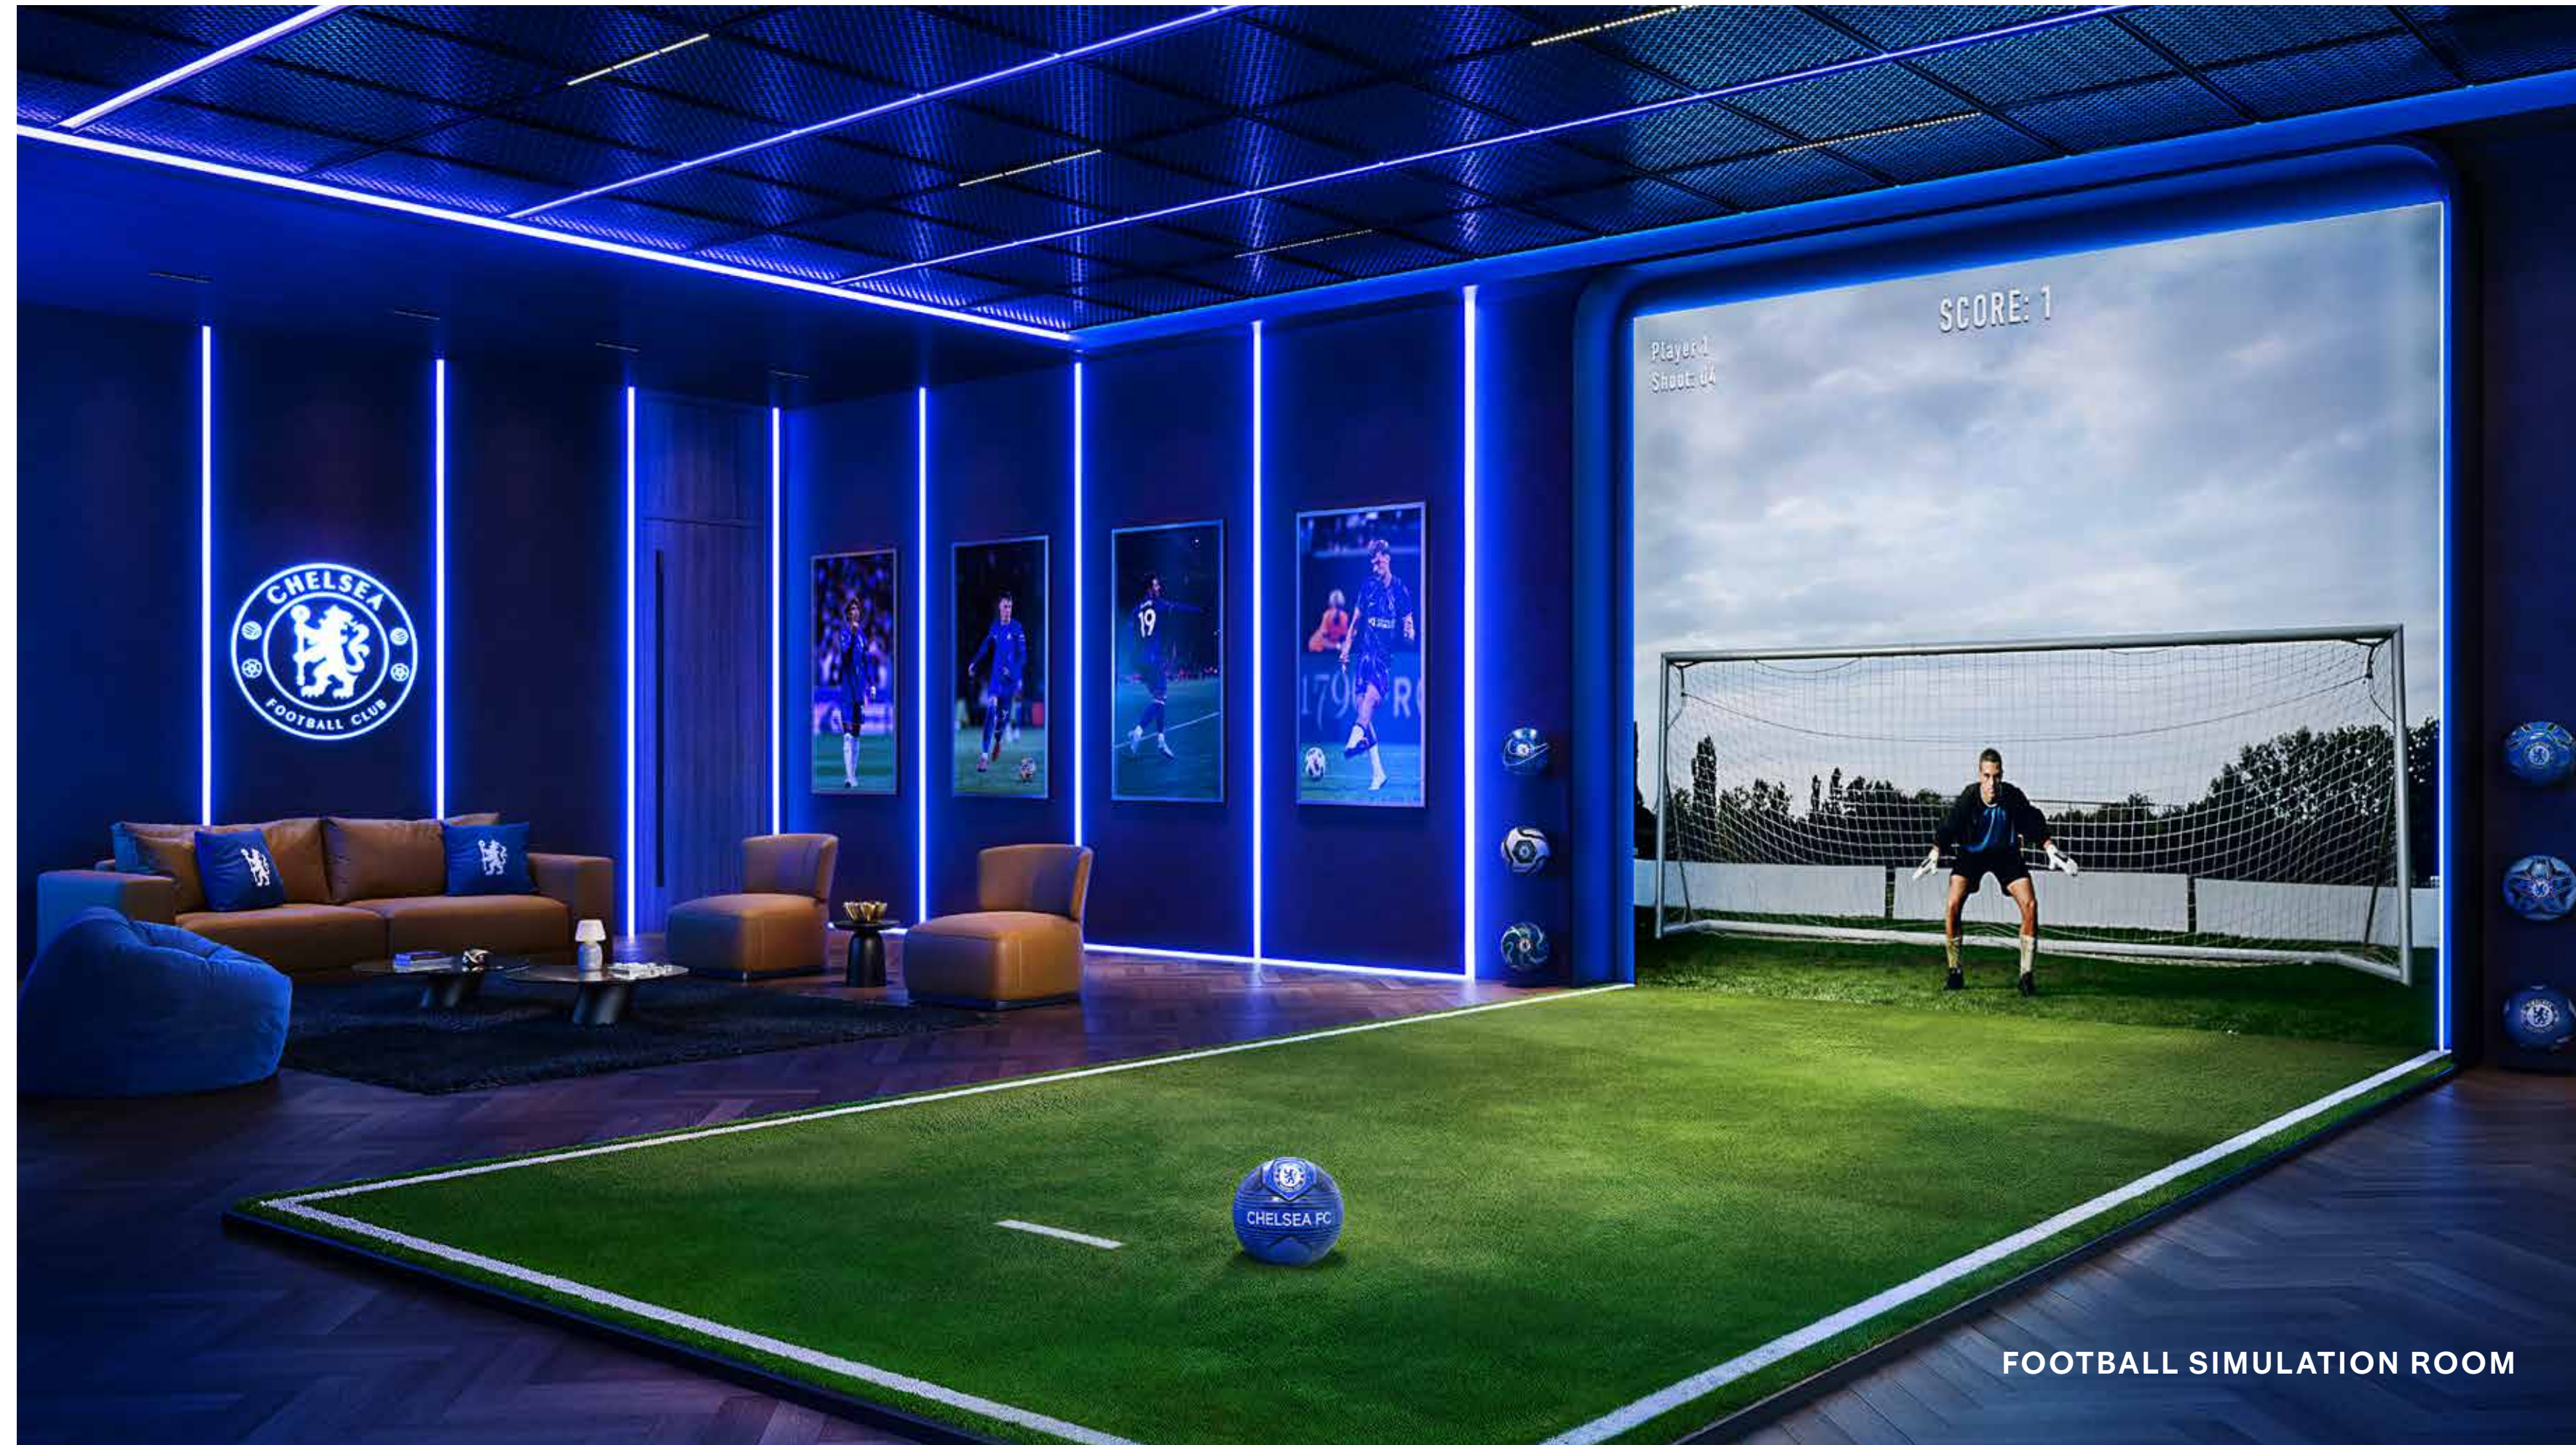

FOOTBALL IS
MORE THAN
A GAME —
IT'S WHERE
PASSION MEETS
PURPOSE,
AND EVERY
GOAL FEELS
LIKE A DREAM
REALISED.