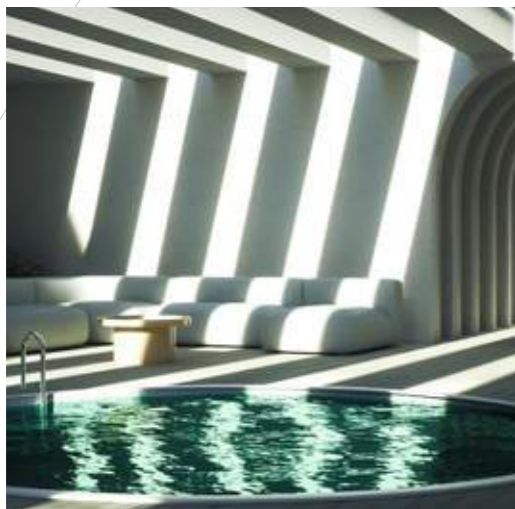

A clubhouse
for every side
of you

Stands as a centerpiece of
life, unfolding across four
levels of calm, connection,
and vitality

The clubhouse is a retreat for everyday living, where natural light, flowing forms, and vibrant accents create an inviting setting to relax, gather, and feel at home. A place where moments turn into memories.

A stage for movement and expression

For
the social
you

An elevated lounge for moments to gather and unwind

The club lounge is a sophisticated social retreat, where soaring ceilings, natural light, and seamless connections to the terrace meet elegant seating and curated details, creating a refined yet welcoming atmosphere for both quiet reflection and shared experiences.

Imagination, laughter, and movement for every age

The cinema room is a cozy retreat for relaxation and entertainment, with plush seating and acoustic design for an immersive experience. On another level, the games room provides a vibrant setting for shared activities and friendly competition. Together, these spaces blend comfort, fun, and connection, becoming the heart of the social experience.

Spaces to recharge, reconnect, and feel centered

The wellness area is designed to nurture body and mind, offering a holistic escape from the everyday. From calming saunas and revitalizing showers to serene treatment rooms and vitality pools, every detail enhances wellbeing.