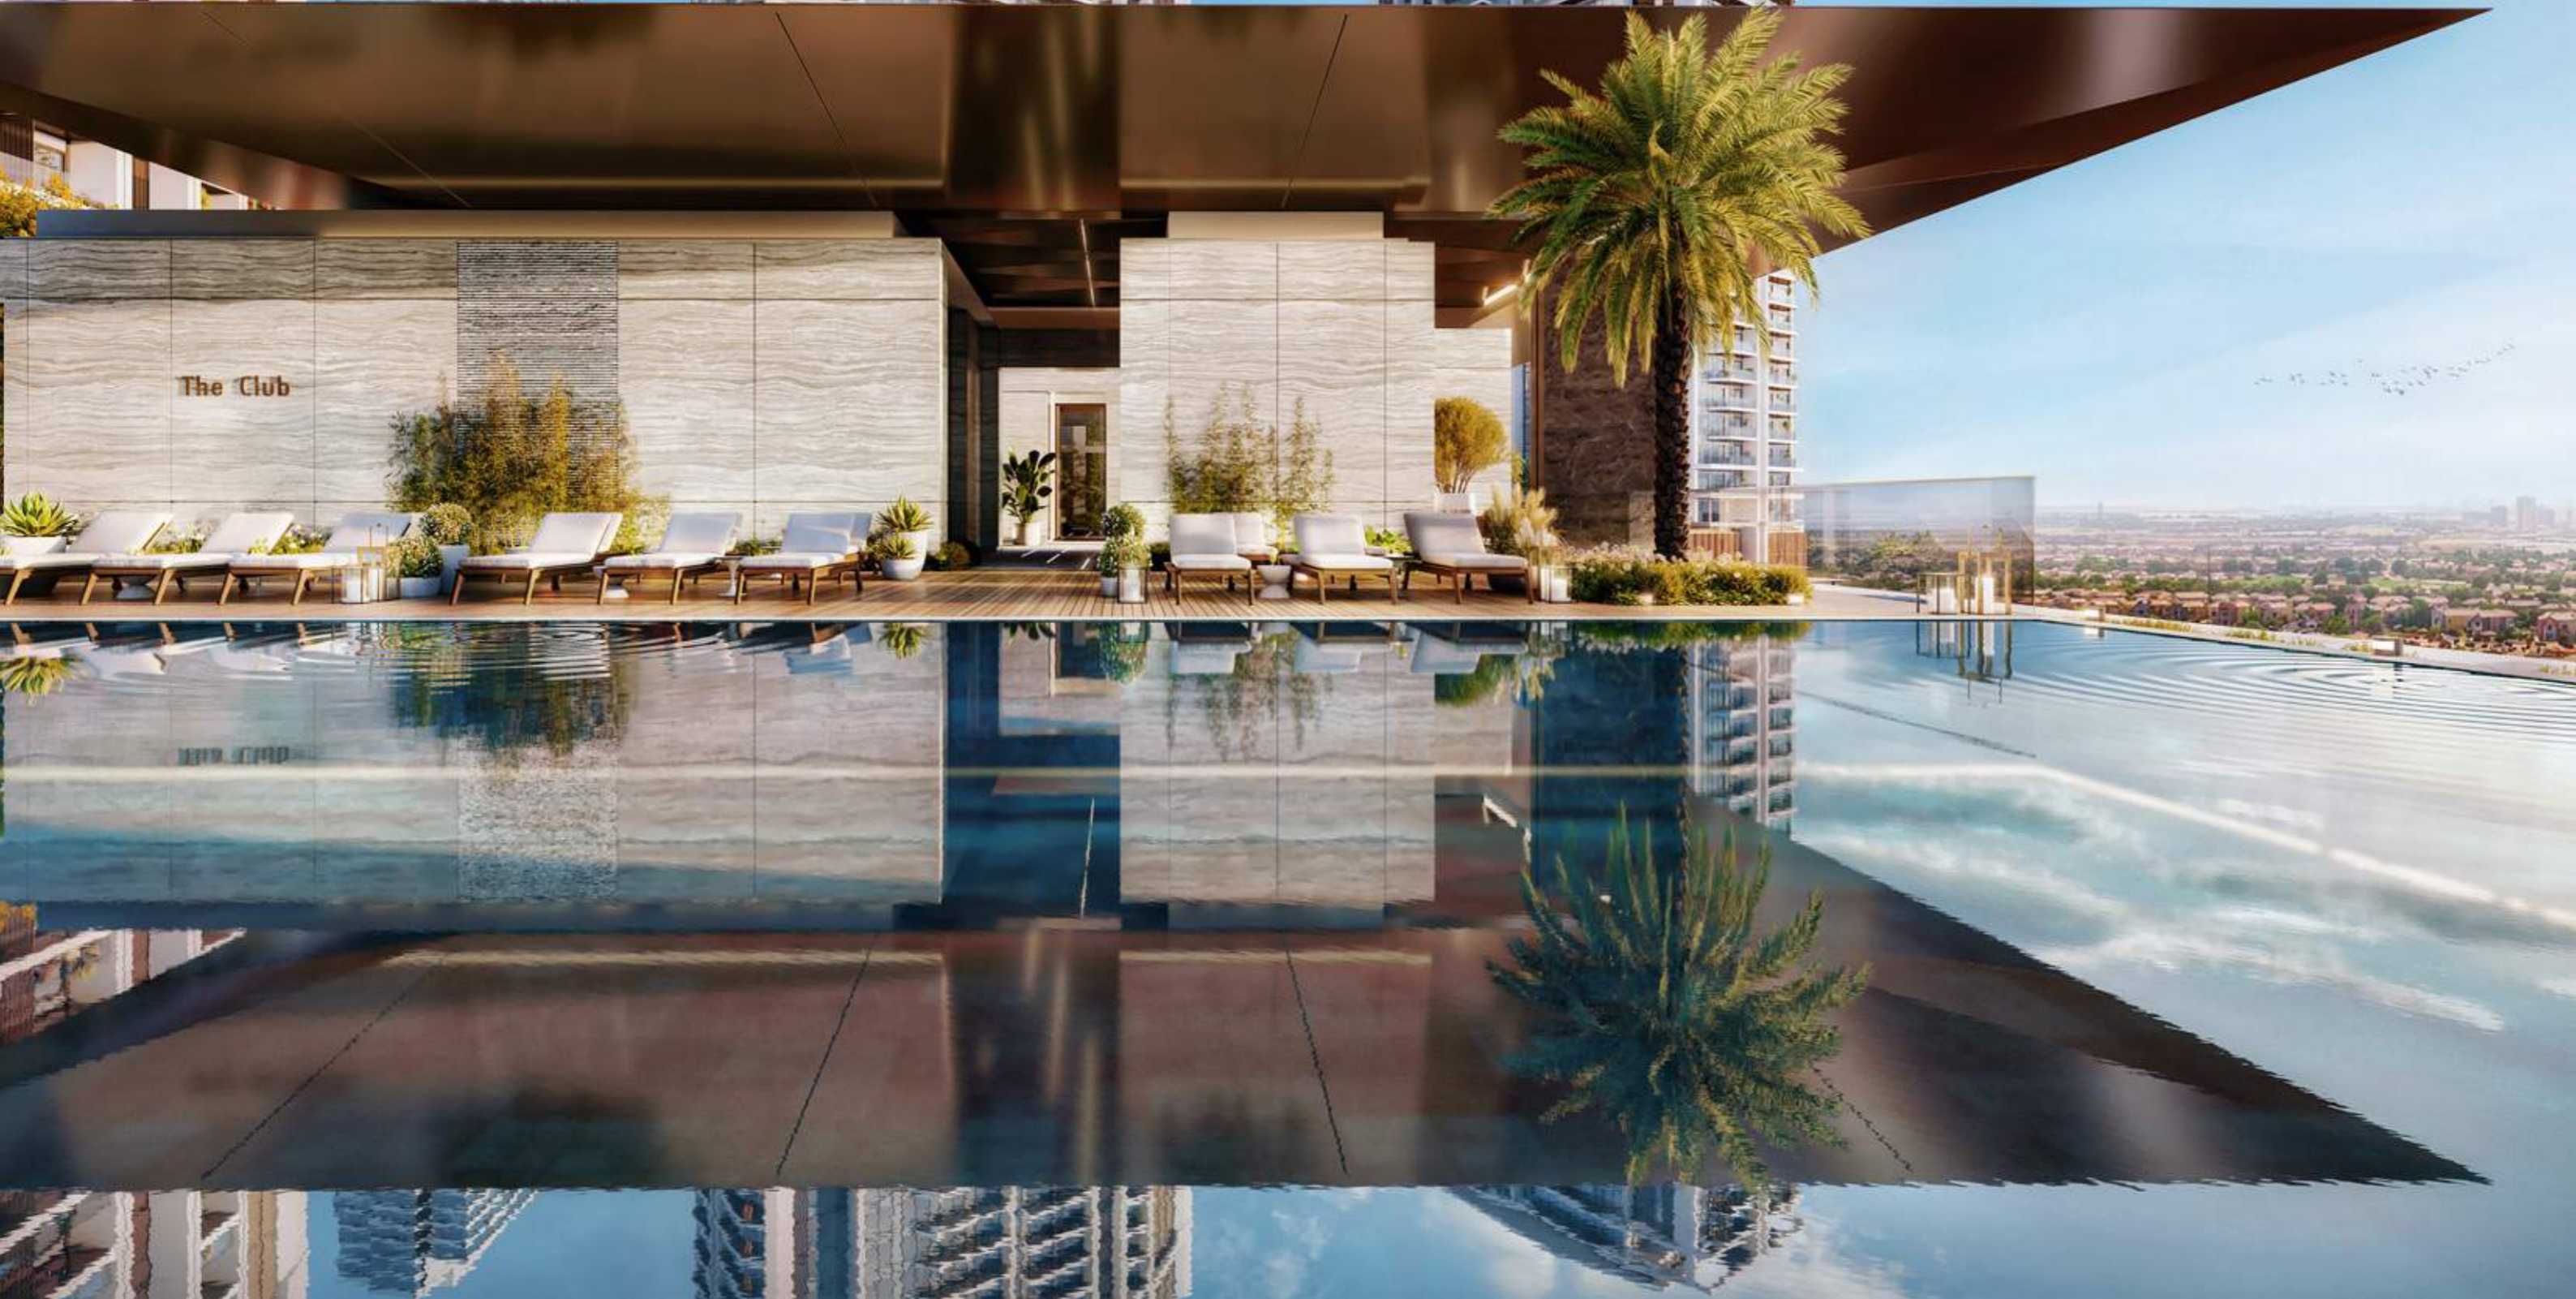

For the
dynamic
you

The podium deck is a
landscaped spine that
seamlessly connects
towers and amenities

Thoughtfully designed features, from pools and hydrotherapy zones to yoga decks, children's gardens, pet-friendly facilities, and padel courts, create a dynamic environment for wellness, play, and connection.

The Club

Meaning in every motion

Pools that glisten with the
skyline and flow gently
into the community's
green paths

Two infinity pools, one for families and one exclusively for adults, extend this connection, offering refined spaces of elegance and serenity by the water. Here, every reflection tells a story of harmony between sky, water, and life.

A clubhouse
for every side
of you

Stands as a centerpiece of
life, unfolding across four
levels of calm, connection,
and vitality

The clubhouse is a retreat for everyday living, where natural light, flowing forms, and vibrant accents create an inviting setting to relax, gather, and feel at home. A place where moments turn into memories.