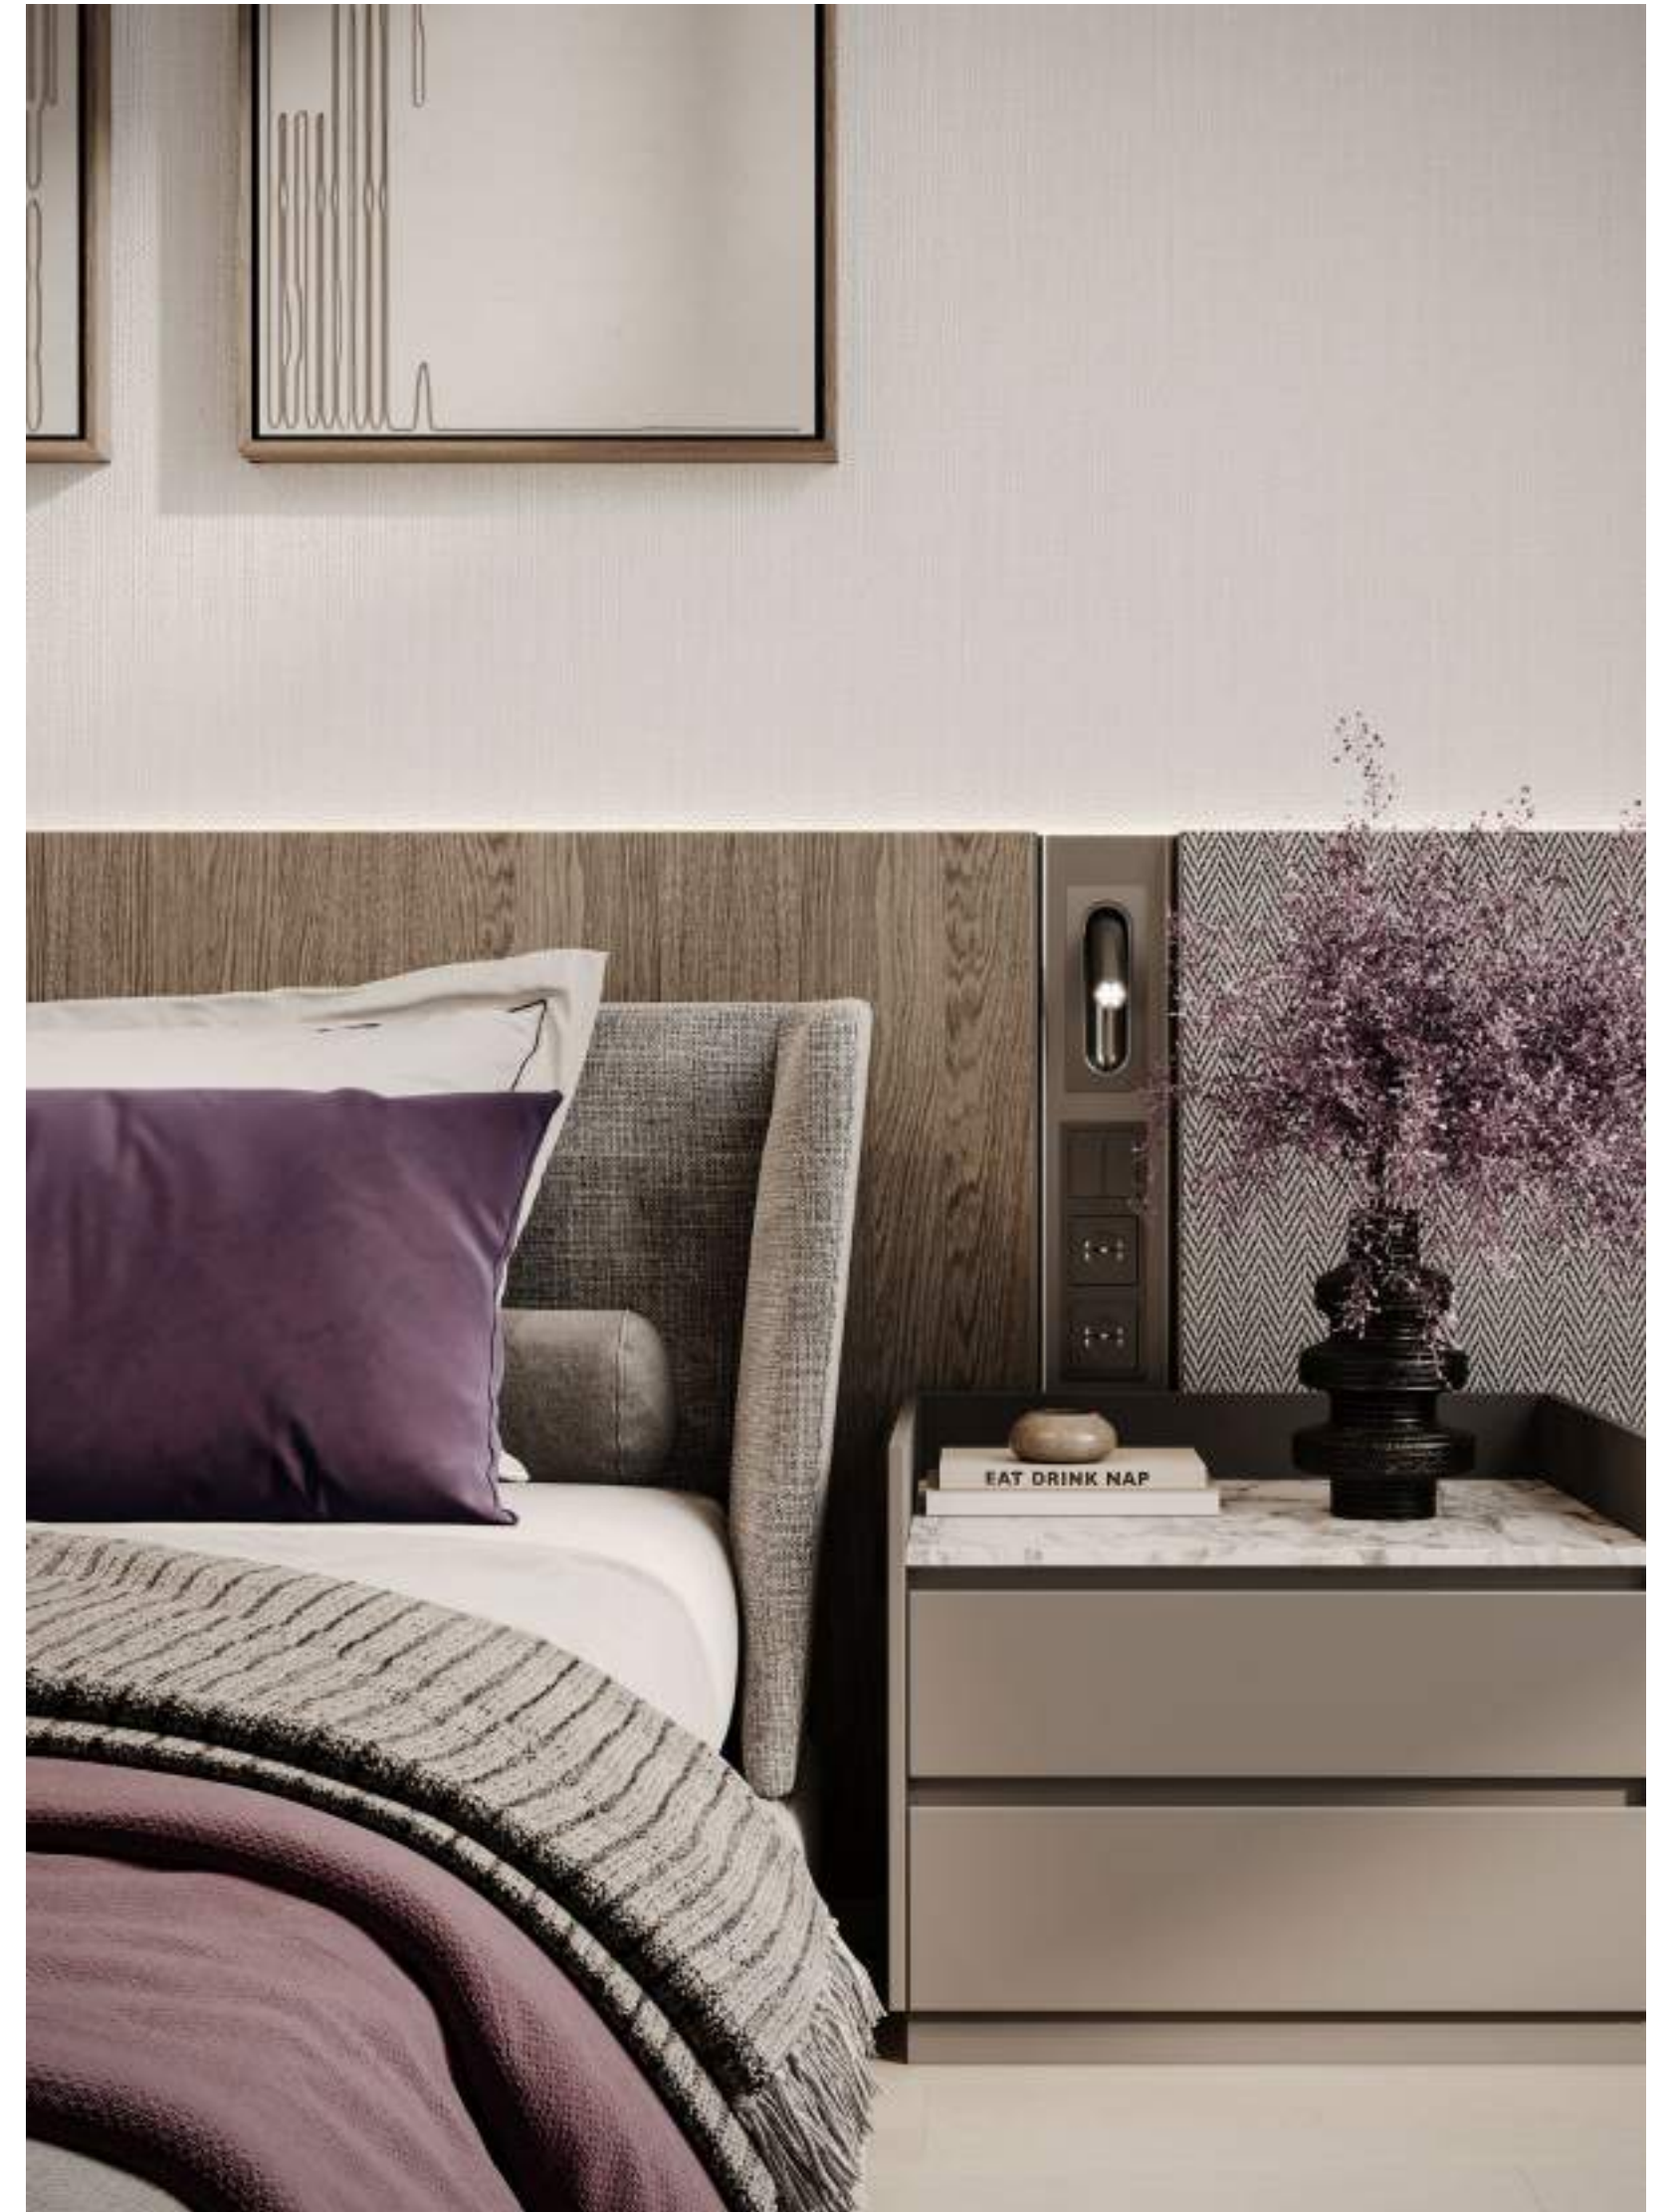

YOGA

GYM

SPACES THAT LIVE WITH YOU

Inside Le Blanc, interiors feature open-plan living rooms with natural light pouring through floor-to-ceiling glazing, complemented by premium finishes, think muted neutral palettes, textured surfaces, and touches of polished metal and soft stone.

LIVING ROOM

DINING AREA

A LIFE WELL- CURATED

The master bedroom at Le Blanc is conceived as a private sanctuary, spacious, serene, and naturally lit. Every element, from its soft tones to its balanced proportions, is designed to create a sense of calm and indulgence.

MASTER BEDROOM

SPACES OF CALM INDULGENCE

Bathrooms at Le Blanc feature premium finishes, elegant fixtures, and soft lighting, combining both fine materials and thoughtful design.

BATHROOM

A M E N I T I E S