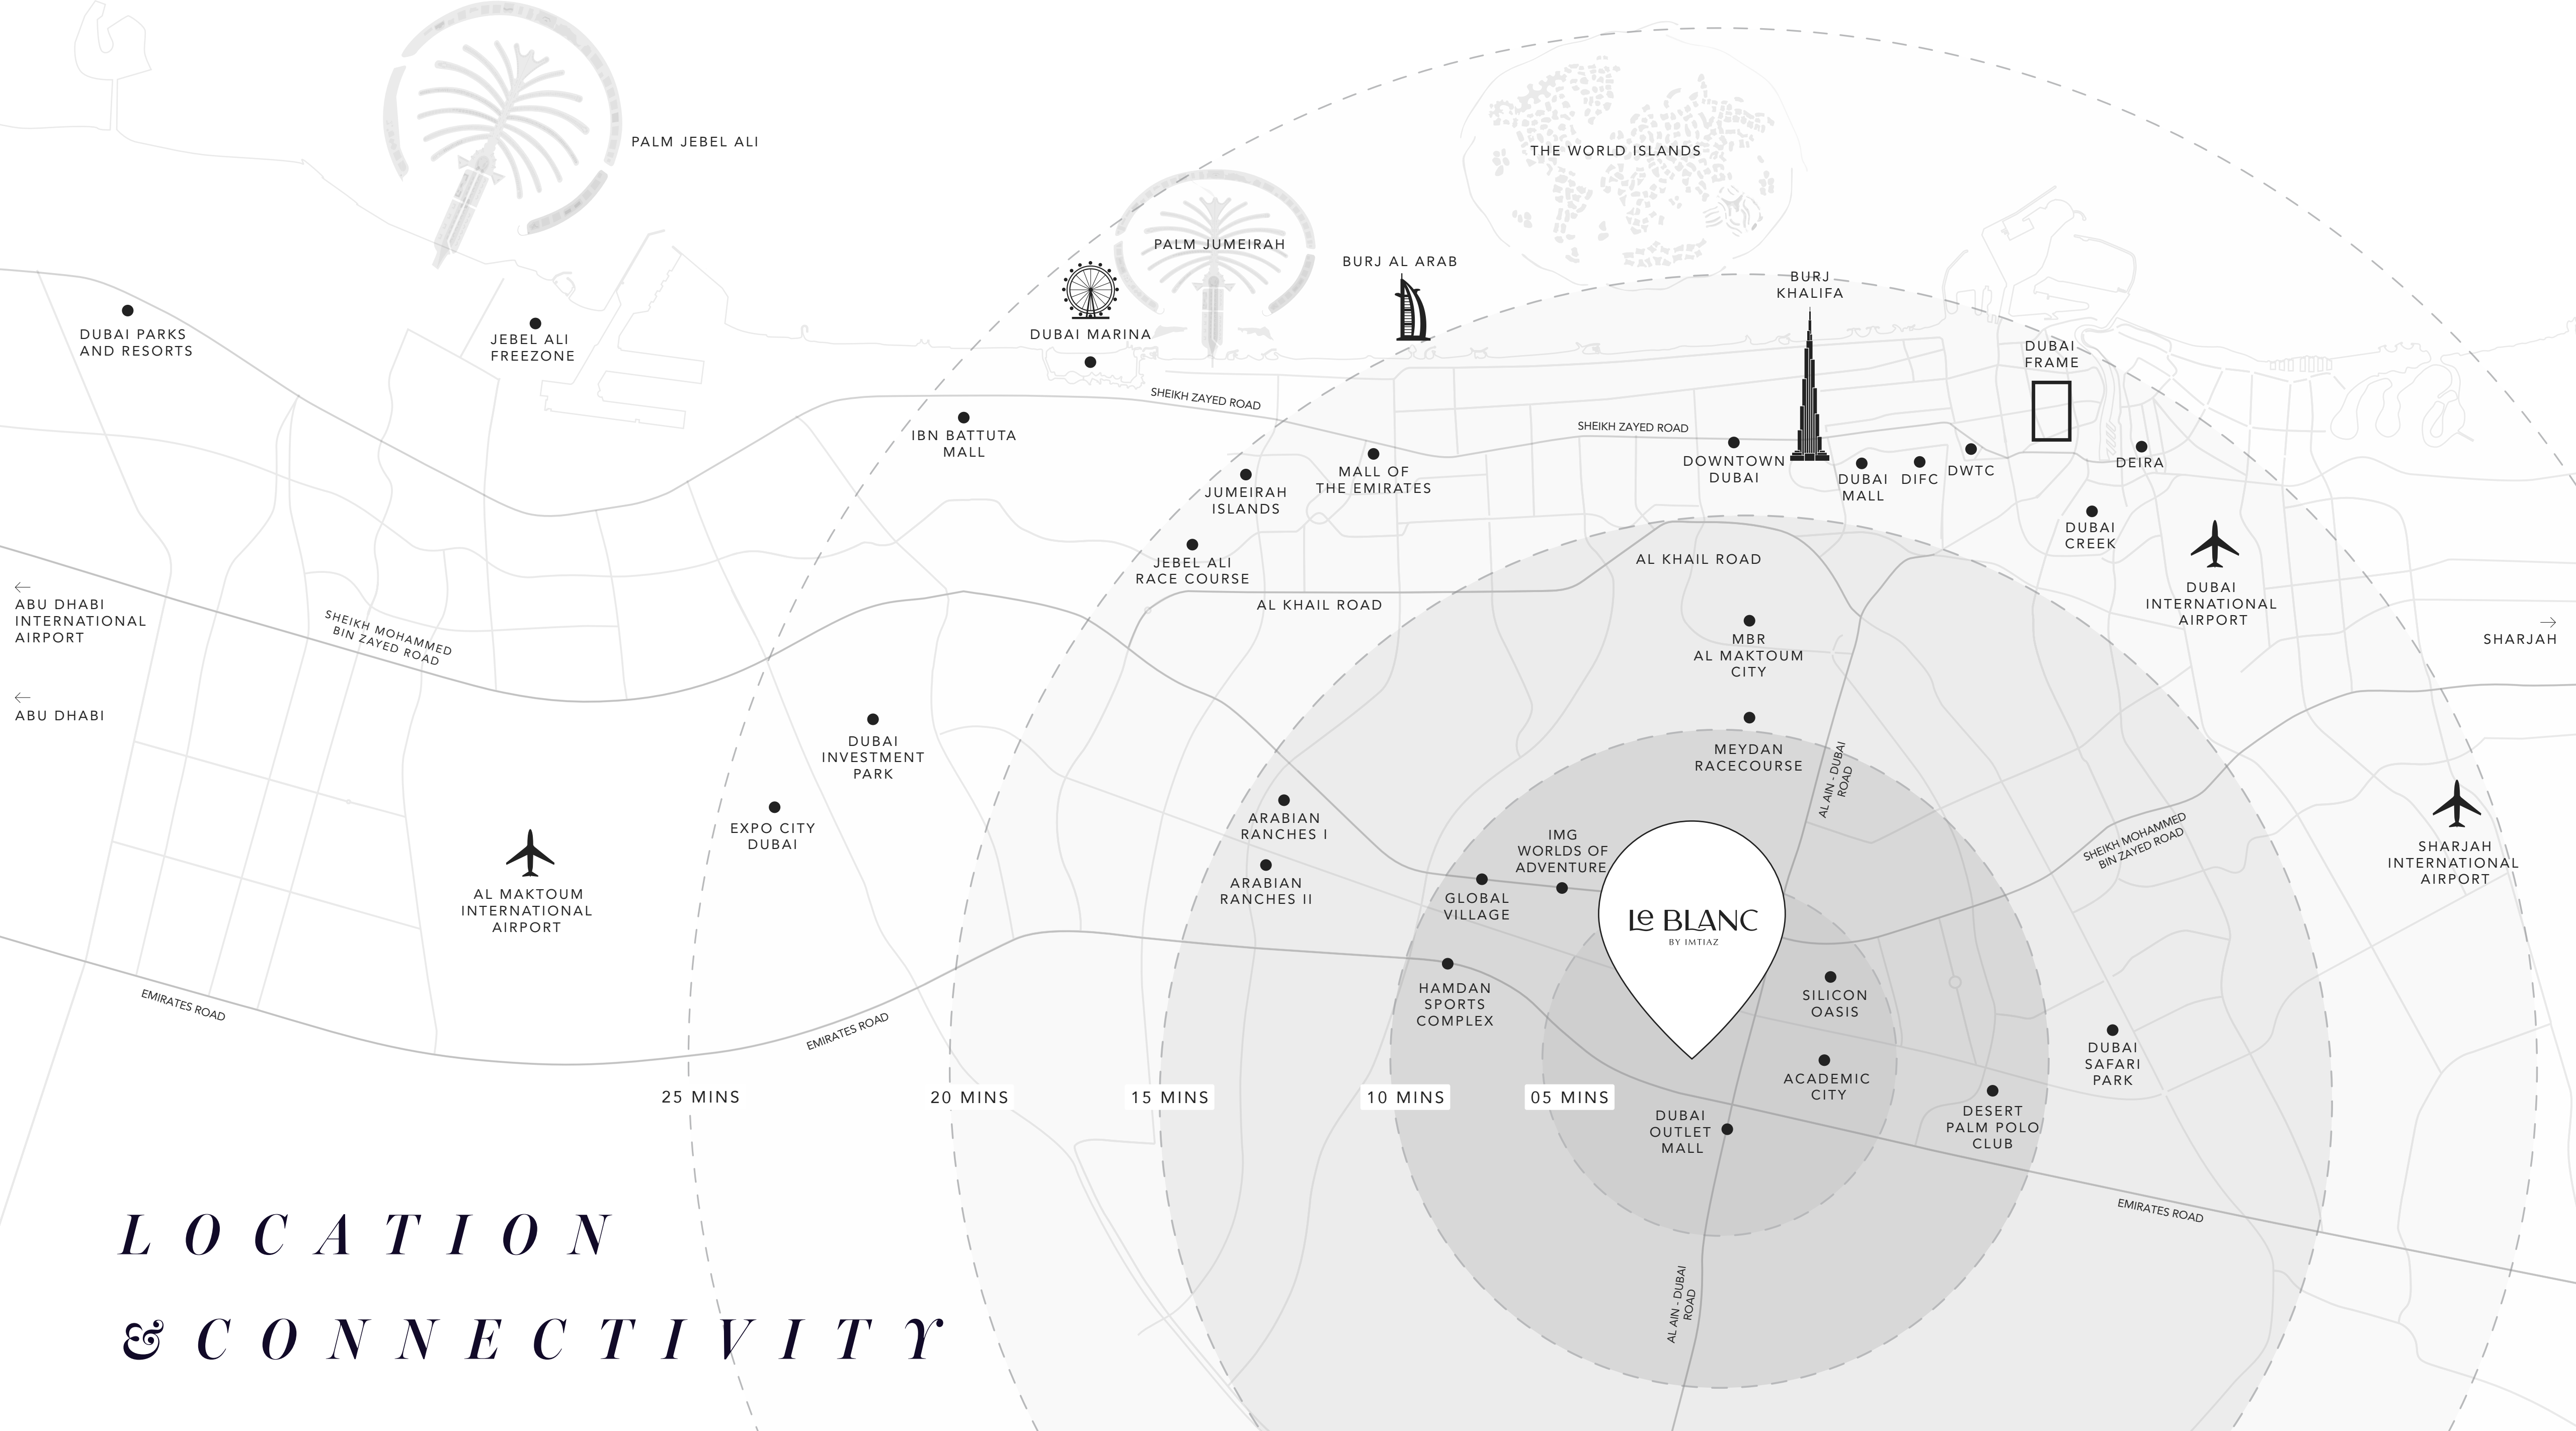

Le BLANC
BY IMTIAZ

IMTIAZ

W H I S P E R S

of T R A N Q U I L

L I V I N G

IMTIAZ

le BLANC
BY IMTIAZ

A woman with short, wavy brown hair and a serious expression stands in the center of the frame. She is wearing a black turtleneck top and a purple skirt with a wide, matching purple belt. She is positioned in front of a light blue arched doorway, which is flanked by heavy, dark purple curtains that are slightly parted. The lighting is dramatic, highlighting her face and the texture of her clothing.

ARCHITECTURE
IN ITS

PUREST

EXPRESSION

HUMAN - FIRST DESIGN

Every angle of Le Blanc embraces brightness and openness. Its exterior reflects Dubai's light, while clean contours and graceful proportions lend it a timeless silhouette, modern yet enduring.

Le Blanc stretches toward the horizon, offering uninterrupted views of the city and sunset. It's an edge that melts into the horizon and a place to unwind.

*P U R P O S E
B E H I N D
E V E R Y
L I N E*

LANDMARK OF DISTINCTION

Le Blanc embodies modern grace and timeless design in the Dubailand skyline. With ample residences, serene pools, and curated amenities, it redefines sophisticated living in one of Dubai's most promising destinations.