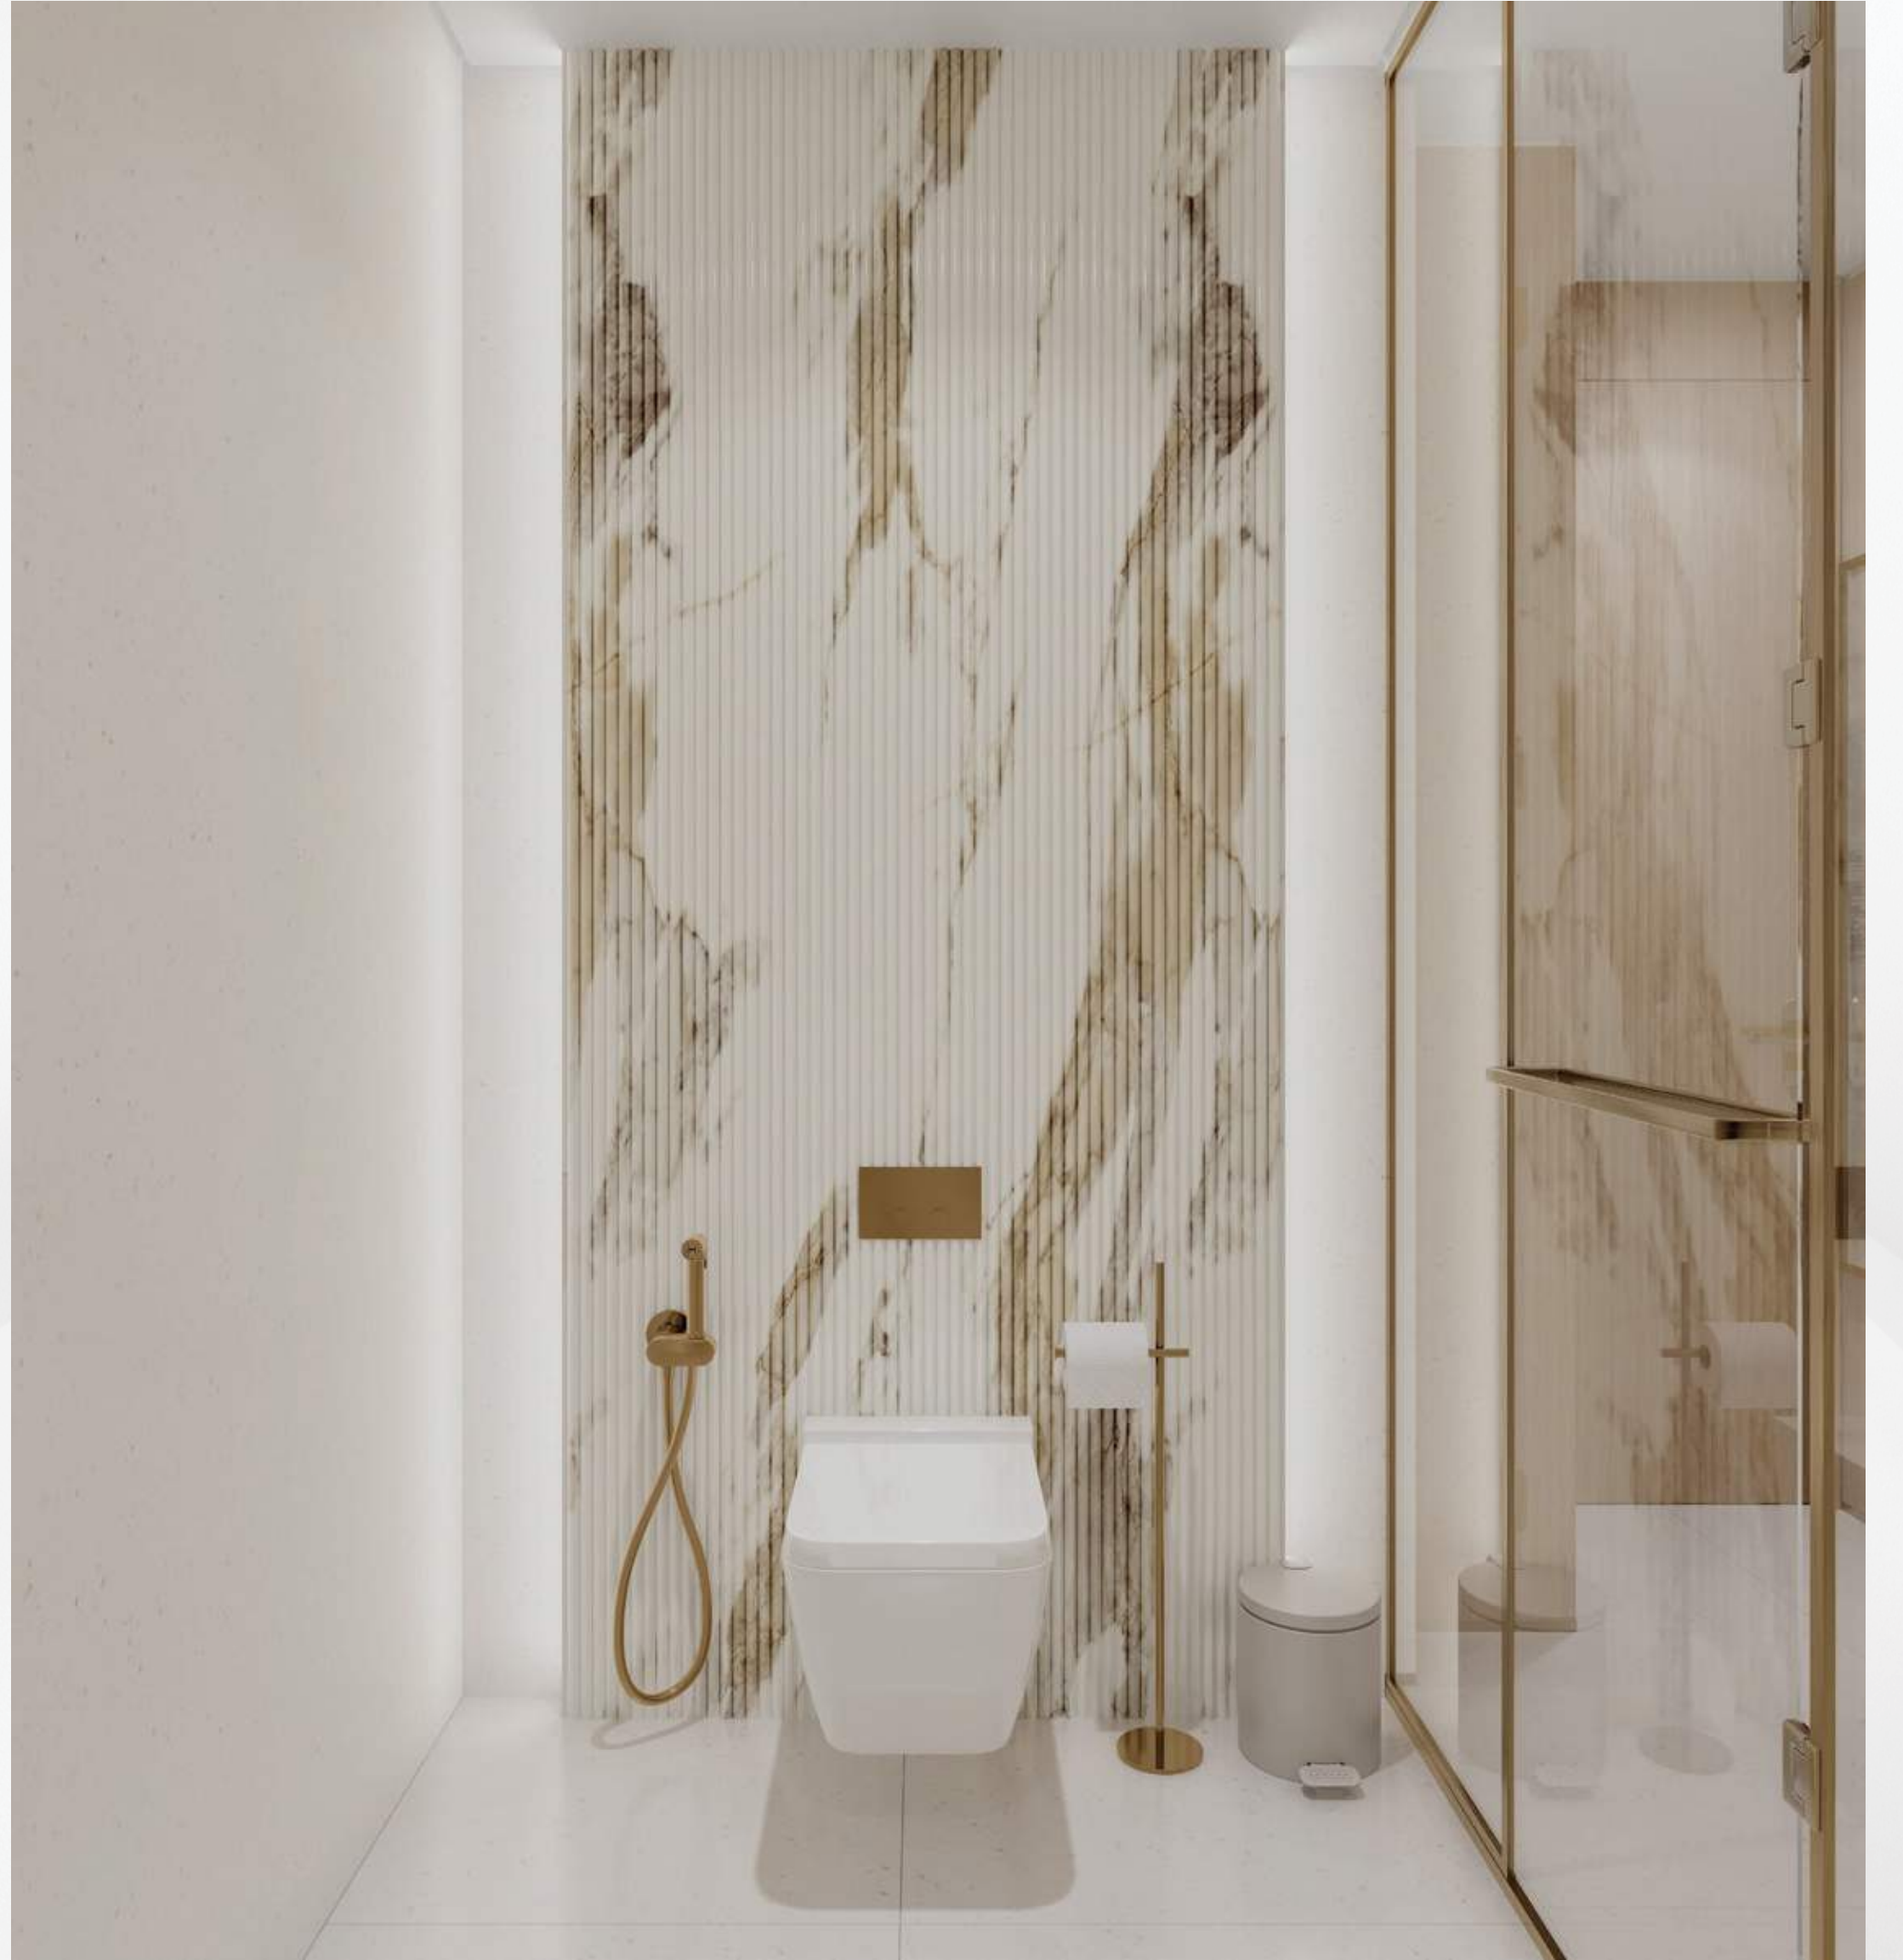

WHERE ASPIRATION MEETS ELEVATION

At Beach Walk Grand 2 by Imtiaz, the duplex residences redefine elevated living. Set on high levels, these exclusive homes offer double-height ceilings, panoramic sea views, and expansive layouts designed for privacy and prestige. Every duplex blends architectural refinement with serene elevation, perfectly crafted for those seeking a distinguished coastal lifestyle.

RARE RESERVED REMARKABLE

At the edge of the sea and sky, Beach Walk Grand 2 by Imtiaz stands as a symbol of timeless grace and inspired living. A masterpiece shaped by design, detail, and passion, this is more than a residence; it's your place on the horizon. Discover life, beautifully elevated, where every view feels like home.