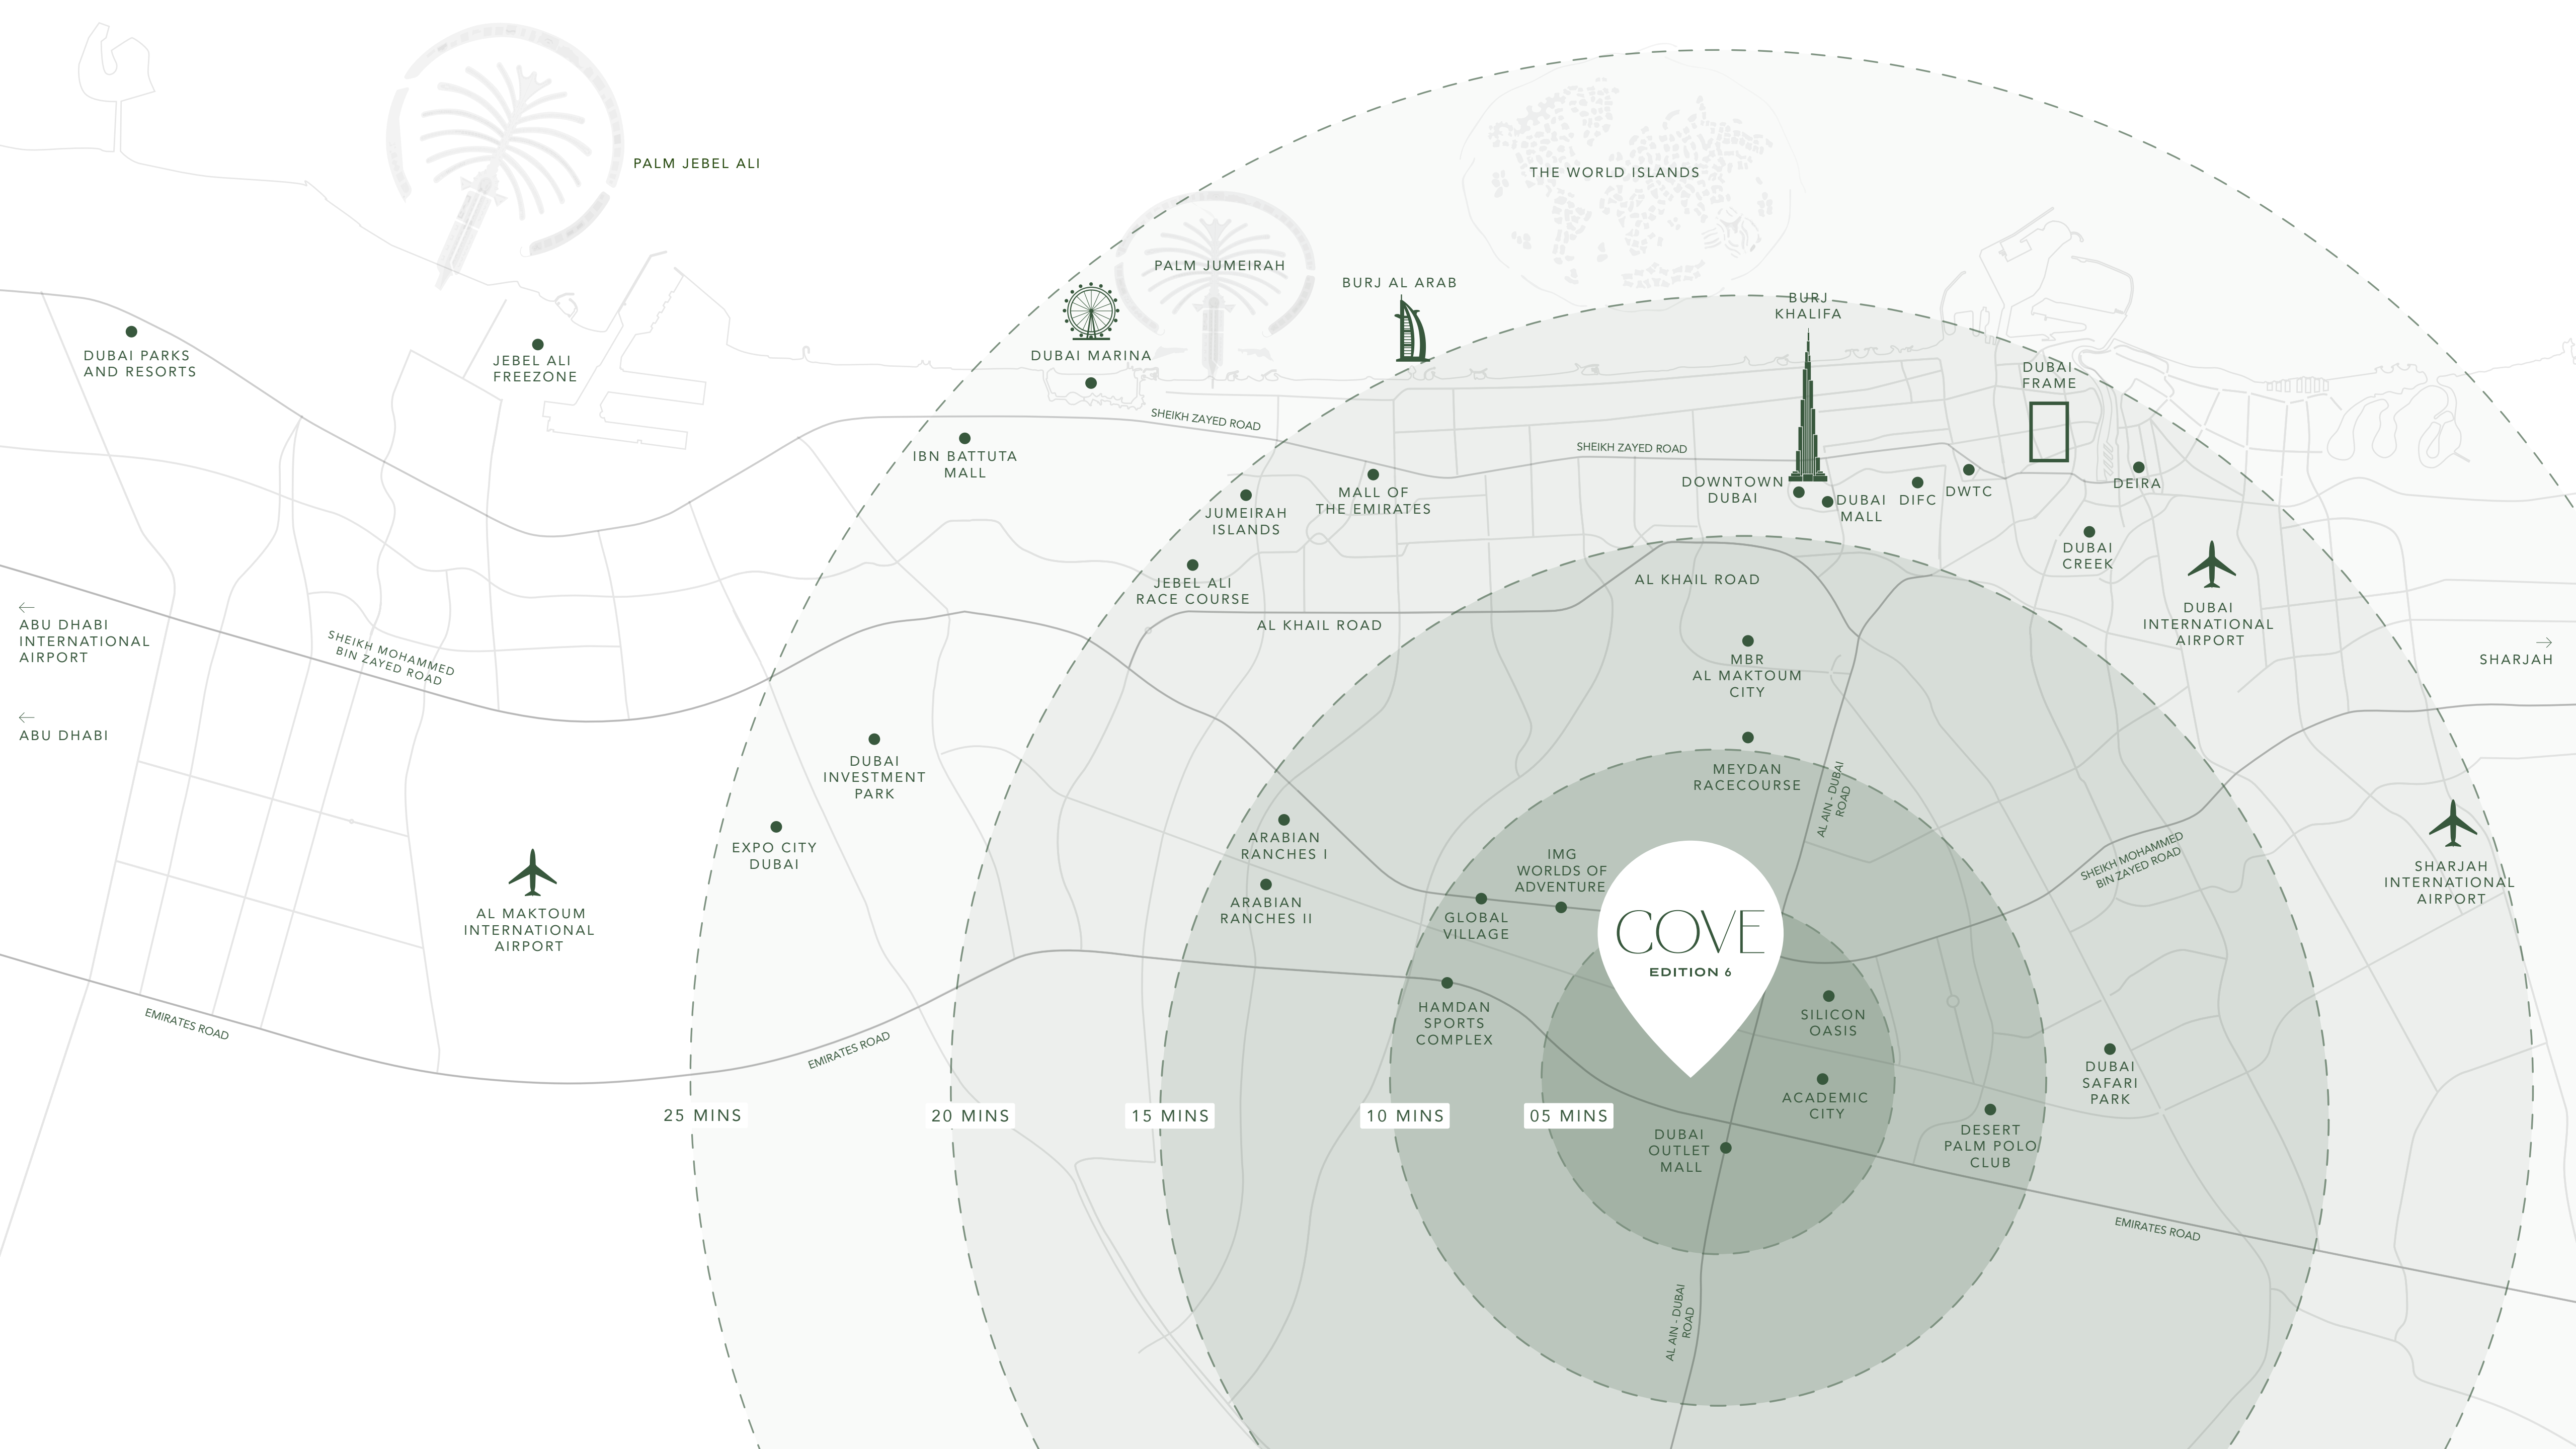

COVE

EDITION 6

IMTIAZ

CURATED. ENDURING. DISTINCTIVE

Presenting Cove Edition 6 by Imtiaz — an inspired vision set in vibrant Dubailand. Designed with a keen sense of style and purpose, each home captures the essence of effortless living, functionality, and sophistication. Cove Edition 6 reimagines urban living, setting a new benchmark for those who seek both tranquillity and a connection to the pulse of the city.

SUSTAINABLE BY DESIGN,
INSPIRED BY NATURE

EFFORTLESS BY DESIGN

Cove Edition 6 is a refined expression of contemporary architecture, where design serves both purpose and beauty. Clean lines and modern contours shape an elegant form that confidently captures attention. It offers expansive, light-filled spaces that are complemented by premium finishes and intelligent features.

GLOBAL VILLAGE

Conveniently located near Dubailand, Global Village is a vibrant cultural destination in Dubai. It showcases pavilions from various countries, live performances, international cuisines, and unique shopping experiences that celebrate the world's rich diversity.

PLANTATION EQUESTRIAN AND POLO CLUB

Situated close to Dubailand, Plantation Equestrian and Polo Club offers world-class polo fields, luxurious facilities, and an exclusive setting, making it a premier destination for equestrian enthusiasts and elegant social gatherings.