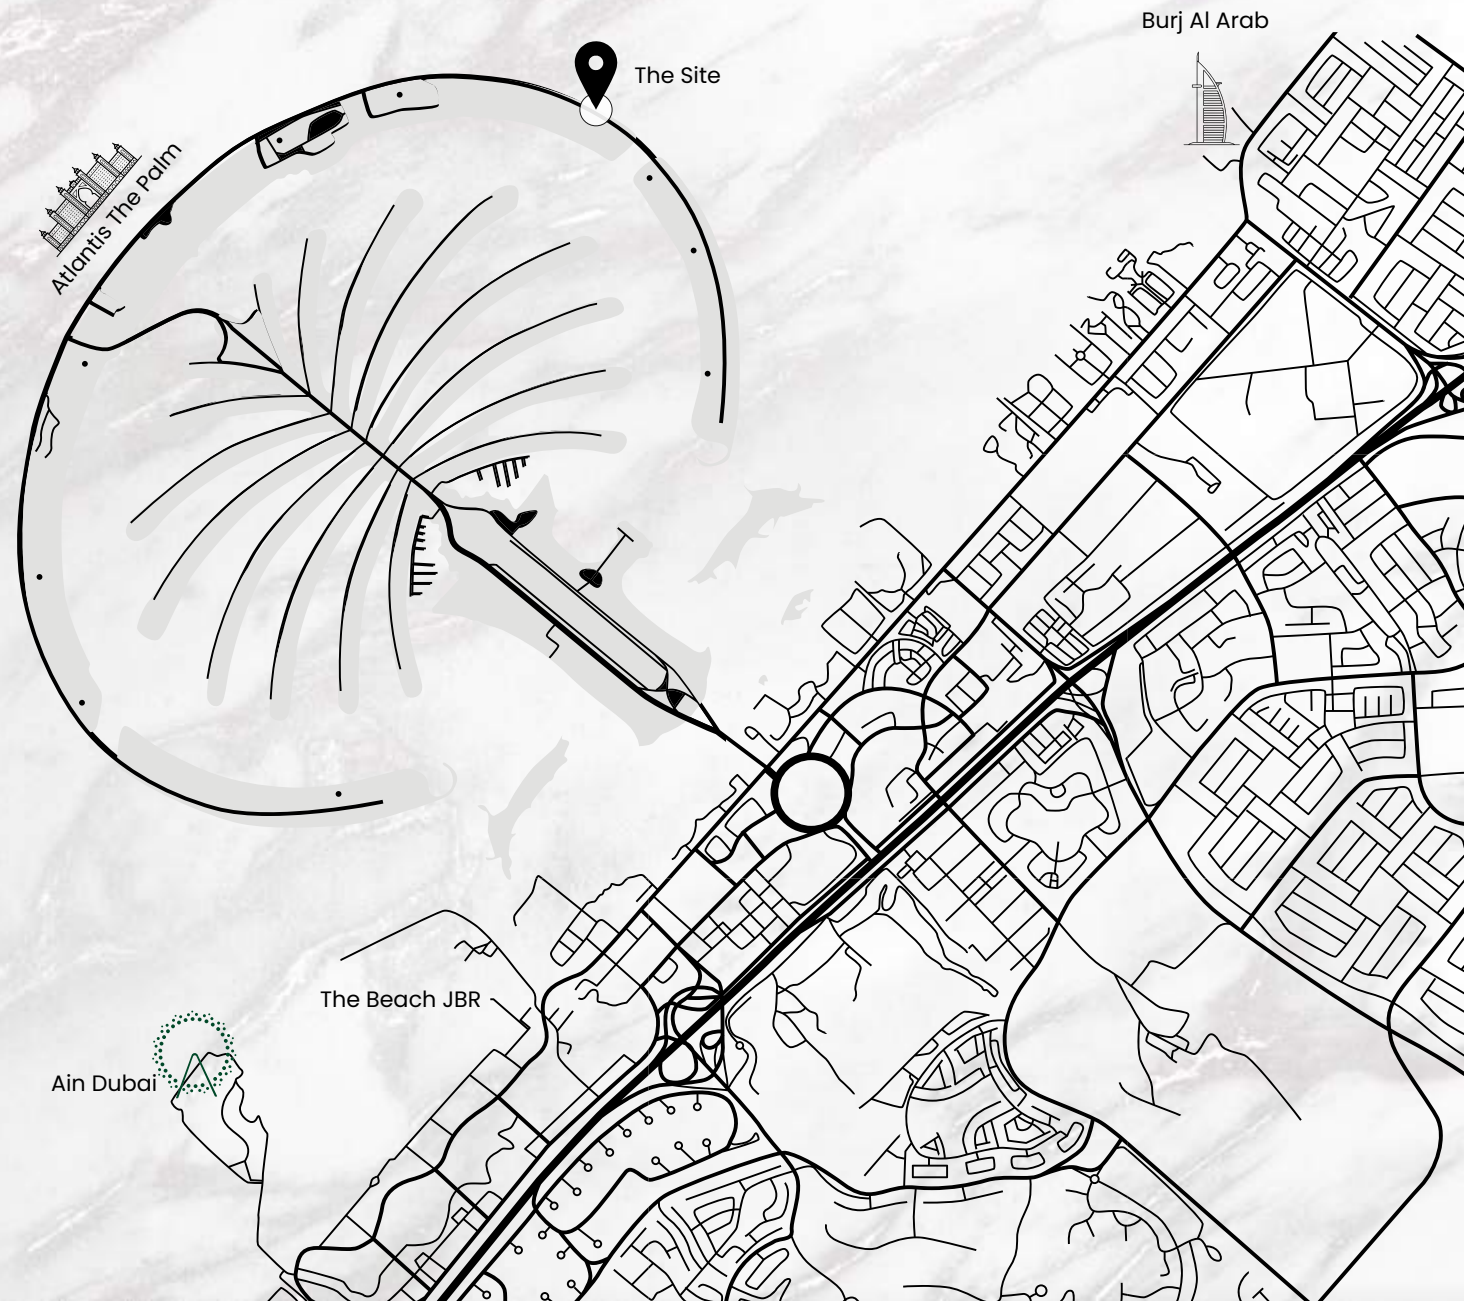

MAROONED BY THE OCEAN
AND PRISTINE VIEWS.

LOCATED AT PALM JUMEIRAH

With nearly 20 years of storied history, Palm Jumeirah Dubai is undergoing its most significant evolution to date.

As one of the world's most daring developments, the Palm Jumeirah in Dubai is a haven for vacationers. Jutting out into the Arabian Gulf, this artificial archipelago was built in the shape of a palm tree, with a 3-mile-long trunk and a fan of fronds lined with luxury villas and five-star hotels.

A PROMINENT LOCATION

2 MIN TO ATLANTIS

5 MIN TO NAKHEEL MALL

15 MIN TO BURJ AL ARAB

15 MIN TO DUBAI MARINA

15 MIN TO MALL OF THE EMIRATES

25 MIN TO DUBAI MALL

25 MIN TO DIFC